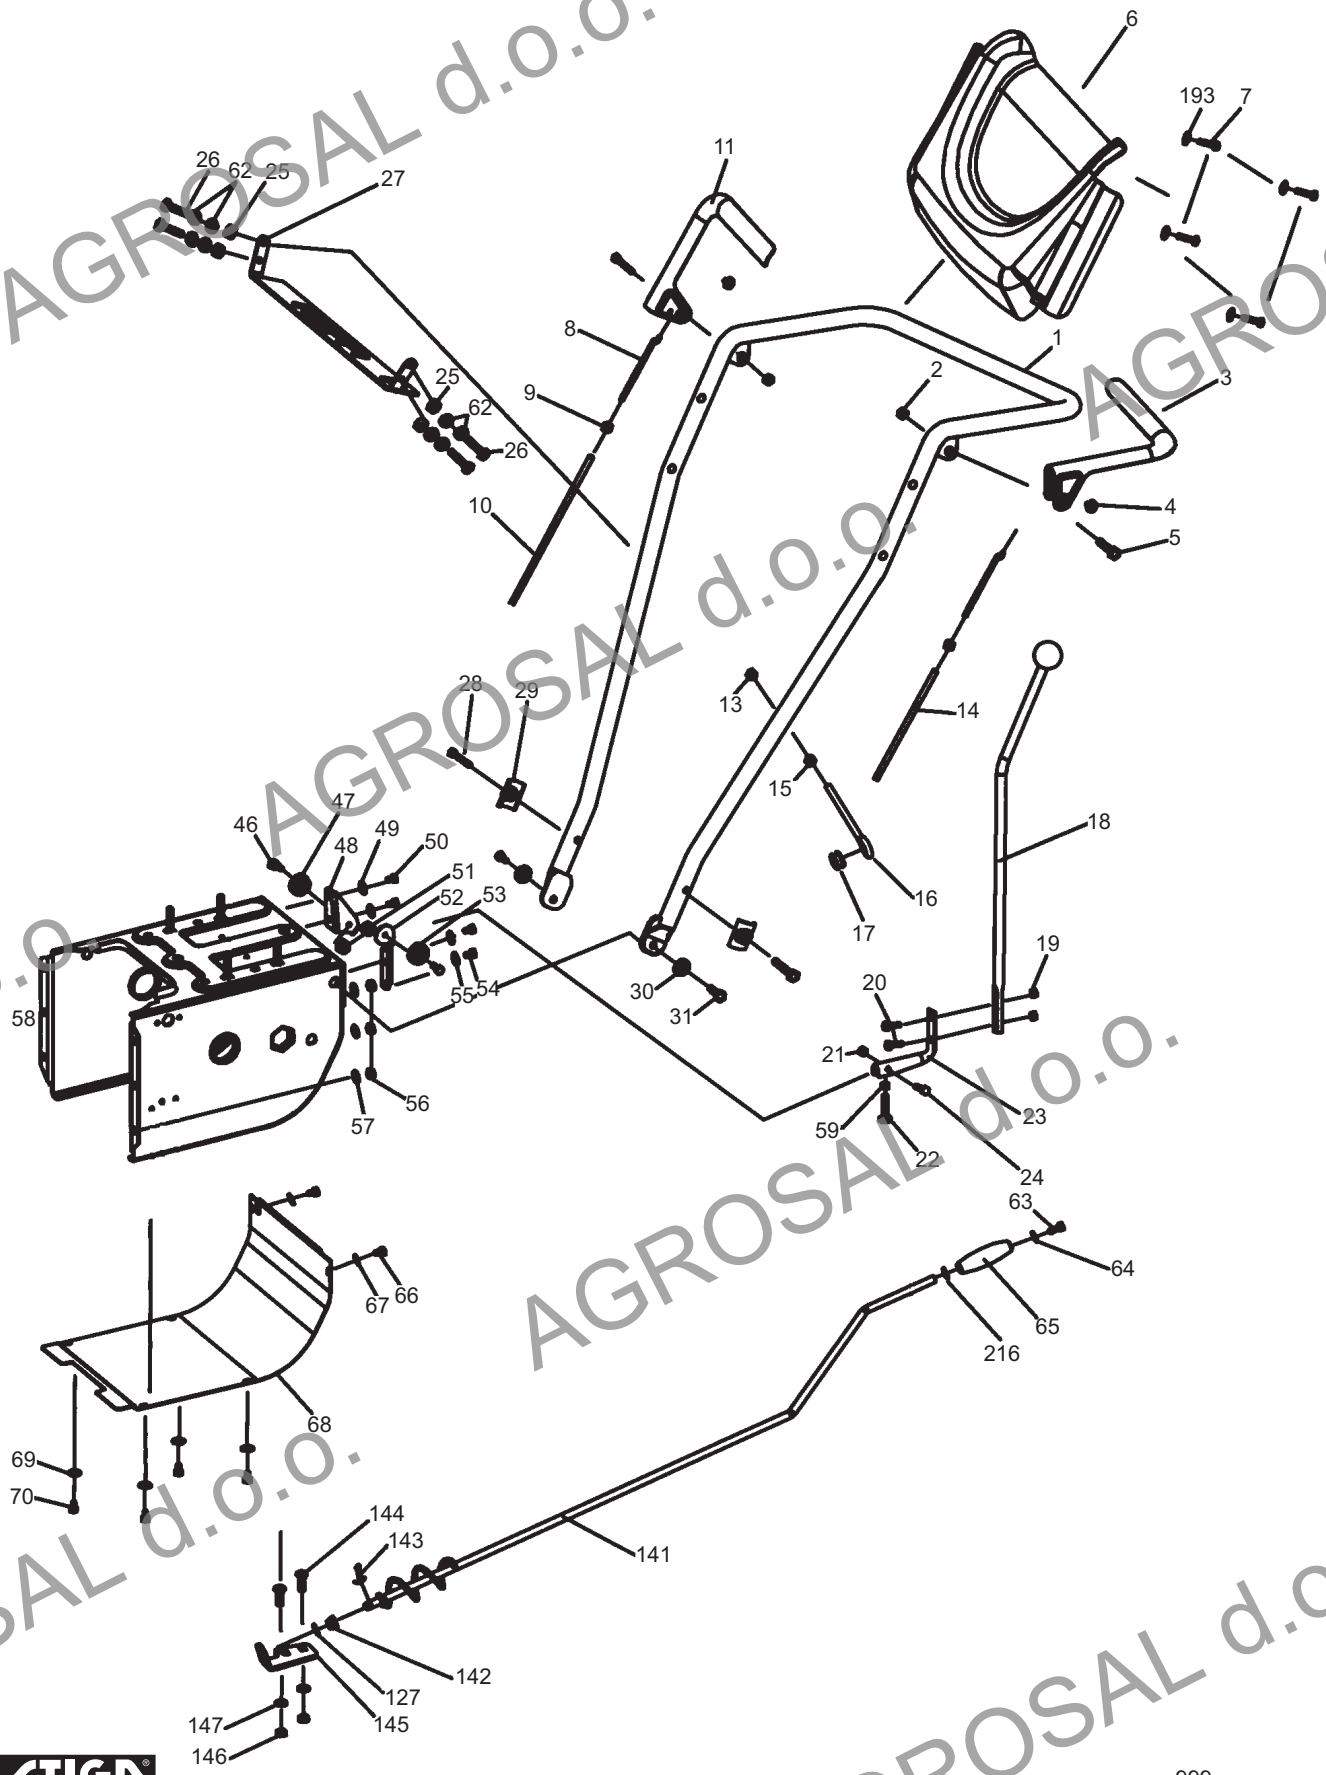

AGROSAL d.o.o.

AGROSAL

AGROSAL d.o.o.

AG

AGROSAL d.o.o.

OSAL d.o.o.

AGROSAL d.o.o.

Utgåva Issue		Bildnr Picture No		SNOW CUBE ALPINA AS 56A, AS 62A STYRE REGLAGE		SNOW CUBE ALPINA AS 56A, AS 62A HANDLE CONTROLS		Sida Page	
2011-14		2171B						34	
Pos. Fig.	Antal/Quantity			Art nr Part No	Benämning	Description	Sats Kit	Anmärkning Notes	
	2803 -31	2870 -41	2867 41						
146	2	2	2	9747-0831-02	Mutter.....	Lock nut.....			
147	2	2	2	9699-0056-02	Planbricka.....	Flat washer.....			
193	4	4	4	9699-0072-02	Bricka.....	Washer.....			
216	1	1	1	9699-0029-02	Planbricka.....	Flat washer.....			
X 999	1			8218-2254-20	Bruksanvisning.....	Owner's manual.....		STIGA ALPINA	
X 999		1	1	8218-2261-20	Bruksanvisning.....	Owner's manual.....			