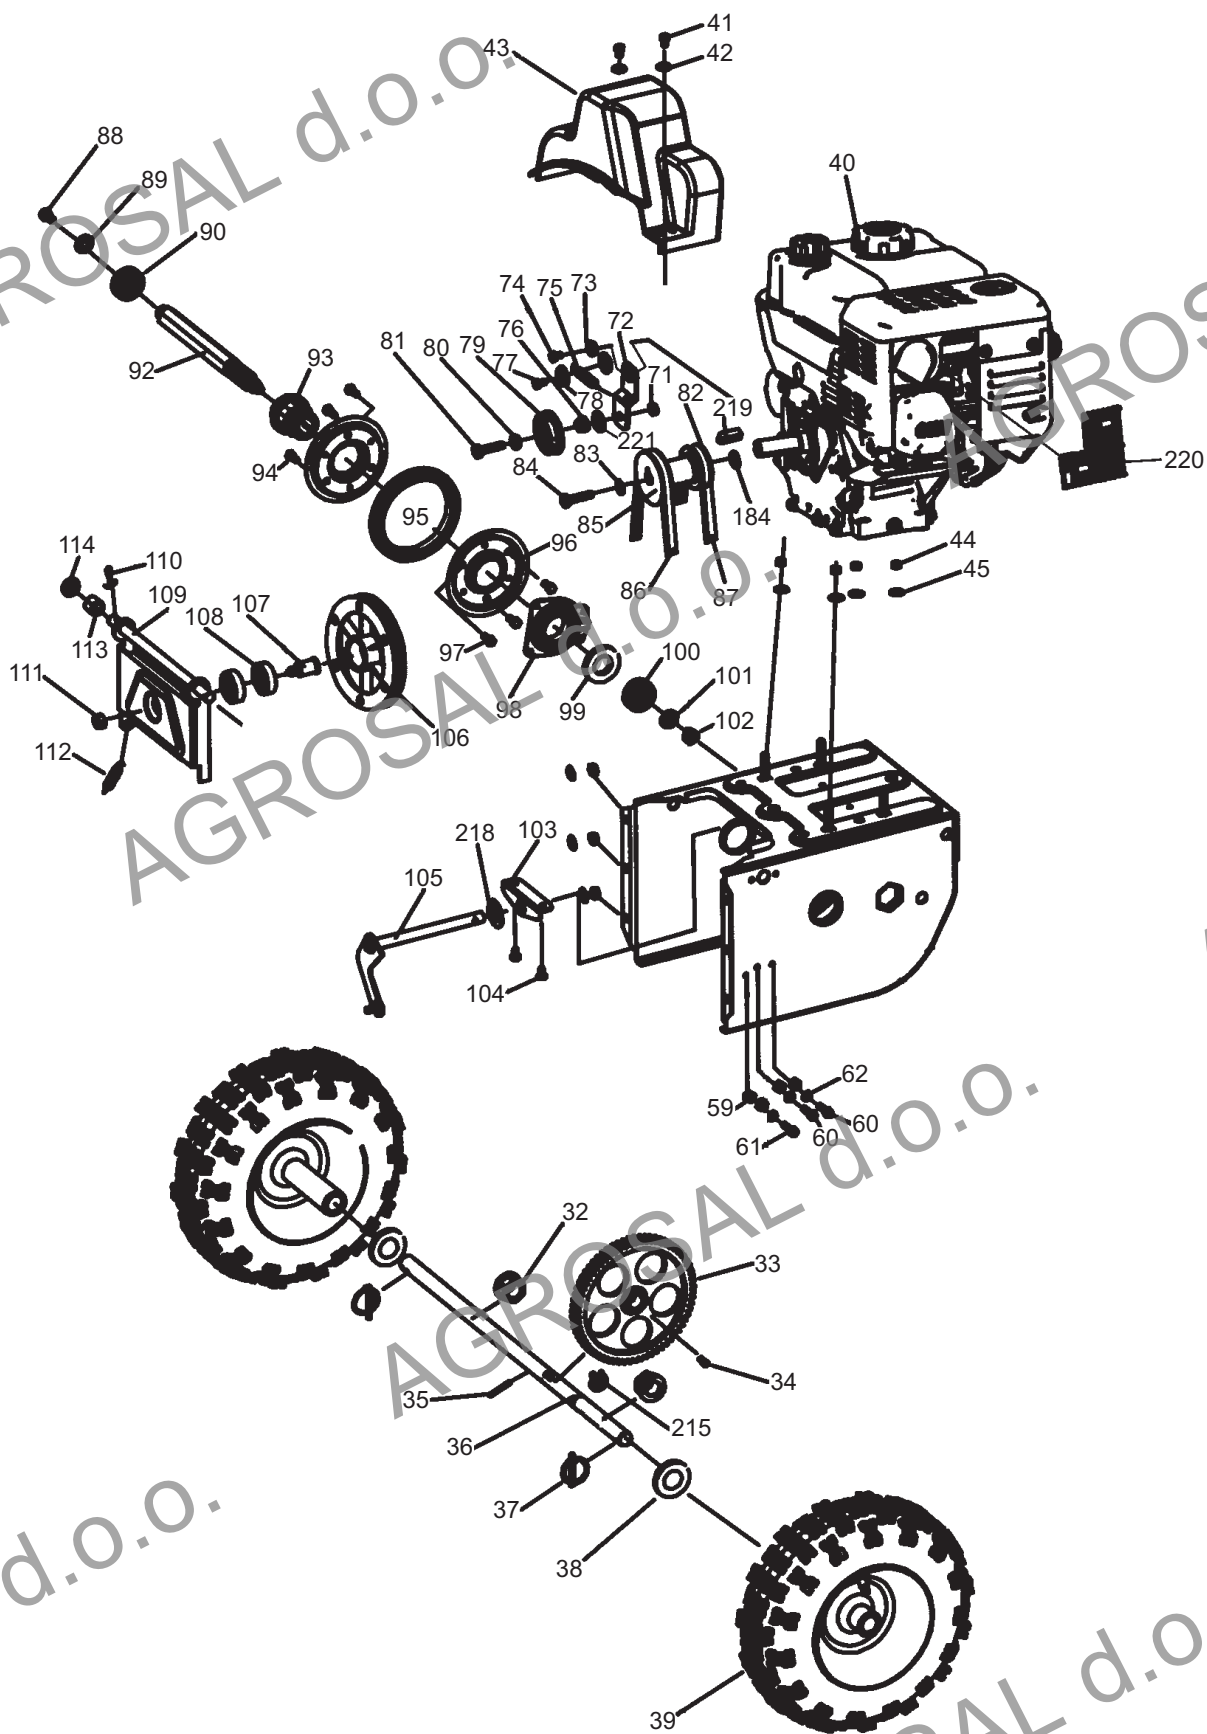

AGROSAL d.o.o.

STIGA
2172C
SPARE PARTS

AGROSAL d.o.o.

Utgåva Issue		Bildnr Picture No		SNOW CUBE ALPINA AS 56A, AS 62A TRANSMISSION		SNOW CUBE ALPINA AS 56A, AS 62A TRANSMISSION		Sida Page	
2011-14		2172C						36	
Pos. Fig.	Antal/Quantity			Art nr Part No	Benämning	Description	Sats Kit	Anmärkning Notes	
	2803 -31	2870 -41	2867 41						
32	2	2	2	1811-2452-01	Hjulaxelbussning	Wheel shaft bushing			
33	1	1	1	1811-2421-01	Drev	Gear			
34	2	2	2	1811-2406-01	Kil	Key			
35	1	1	1	9595-0212-00	Spännstift	Locating pin			
36	1	1		1811-2441-01	Hjulaxel	Wheel shaft			
36			1	1811-2550-01	Hjulaxel	Wheel shaft			
37	2	2	2	1811-2478-01	Fjäderpinne	Spring pin			
38	2	2	2	1811-2407-01	Planbricka	Flat washer			
39	2	2		1811-2408-01	Hjul kpl	Wheel assy		13" (4.10 - 6)	
39			2	1811-2541-01	Hjul kpl	Wheel assy		15"	
40	1	1		118550656/0	Motor kpl	Engine compl		Manual starter	
40			1	118550657/0	Motor kpl	Engine compl		Electric starter	
41	2	2	2	9997-0610-16	Skruv	Screw			
42	2	2	2	9699-0025-02	Planbricka	Washer			
43	1	1	1	1811-2455-01	Remskydd	Belt cover			
44	4	4	4	9747-0831-02	Mutter	Lock nut			
45	4	4	4	9699-0028-02	Planbricka	Flat washer			
59	3	3	3	9747-0631-02	Låsmutter	Lock nut			
60	2	2	2	9997-0630-12	Skruv	Screw		L = 30 mm	
61	1	1	1	9997-0620-16	Skruv	Screw		L = 20 mm	
62	3	3	3	9699-0025-02	Planbricka	Washer			
71	1	1	1	9747-0631-02	Låsmutter	Lock nut			
72	1	1		1811-2594-01	Spännarm	Tension arm			
73	1	1		1811-2559-01	Spännarmsbricka	Tension washer			
74	1	1	1	9997-0820-16	Skruv	Screw			
75	1	1	1	1811-2555-01	Fjäder	Spring			
76	1	1	1	1811-2575-01	Bricka	Washer			
77	1	1	1	9997-0812-16	Skruv	Screw			
78	2	2	2	9699-0028-02	Planbricka	Flat washer			
79	1	1	1	1811-2593-01	Spännrulle kpl	Tension pulley			
80	1	1	1	1811-2427-01	Bricka	Washer			
81	1	1	1	9997-0830-16	Skruv	Screw			
82	1	1	1	1811-2473-01	Remskiva	Belt pulley			
83	1	1	1	1811-2542-01	Planbricka	Plain cushion			
84	1	1	1	9987-5125-16	Skruv	Screw			
85	1	1		1811-2474-01	Remskiva	Belt pulley			
85			1	1811-2560-01	Remskiva	Main belt pulley			
86			1	1811-2578-01	Drivrem	Belt			
86	1	1		1811-2579-01	Drivrem	Belt			
87	1	1	1	1811-2410-01	Drivrem	Belt			
88	1	1	1	9997-0816-16	Skruv	Screw			
89	3	3	3	9699-0122-02	Bricka	Washer			
90	1	1	1	1811-2411-01	Lager	Bearing			
92	1	1	1	1811-2423-01	Sexkantsaxel	Hex shaft			
93	1	1	1	1811-2435-01	Nav	Hub			
94	3	3	3	9997-0612-16	Skruv	Screw			
95	1	1	1	1811-2584-01	Friktionsring	Friction ring			
96	2	2	2	1811-2433-01	Friktionshjul	Friction wheel			
97	3	3	3	9997-0612-16	Skruv	Screw			
98	1	1	1	1811-2434-01	Växelförare	Gear selector hub			
99	1	1	1	1811-2412-01	Låsring	Lock ring			
100	1	1	1	1811-2413-01	Lager	Bearing			
101	1	1	1	9699-0035-02	Planbricka	Flat washer			
102	1	1	1	9747-1031-02	Låsmutter	Lock nut			
103	1	1	1	1811-2420-01	Fäste	Bracket			
104	2	2	2	9997-0610-16	Skruv	Screw			
105	1	1	1	1811-2465-01	Växelförarm	Gear lever			
106	1	1	1	1811-2428-01	Drivskiva	Drive pulley			
107	1	1	1	1811-2429-01	Axeltapp	Shaft			
108	2	2	2	1811-2414-01	Lager	Bearing			
109	1	1	1	1811-2424-01	Fäste- drivskiva	Bracket- drive pulley			
110	1	1	1	9599-0054-02	Saxpinne	Cotter pin			
111	1	1	1	9747-1031-02	Låsmutter	Lock nut